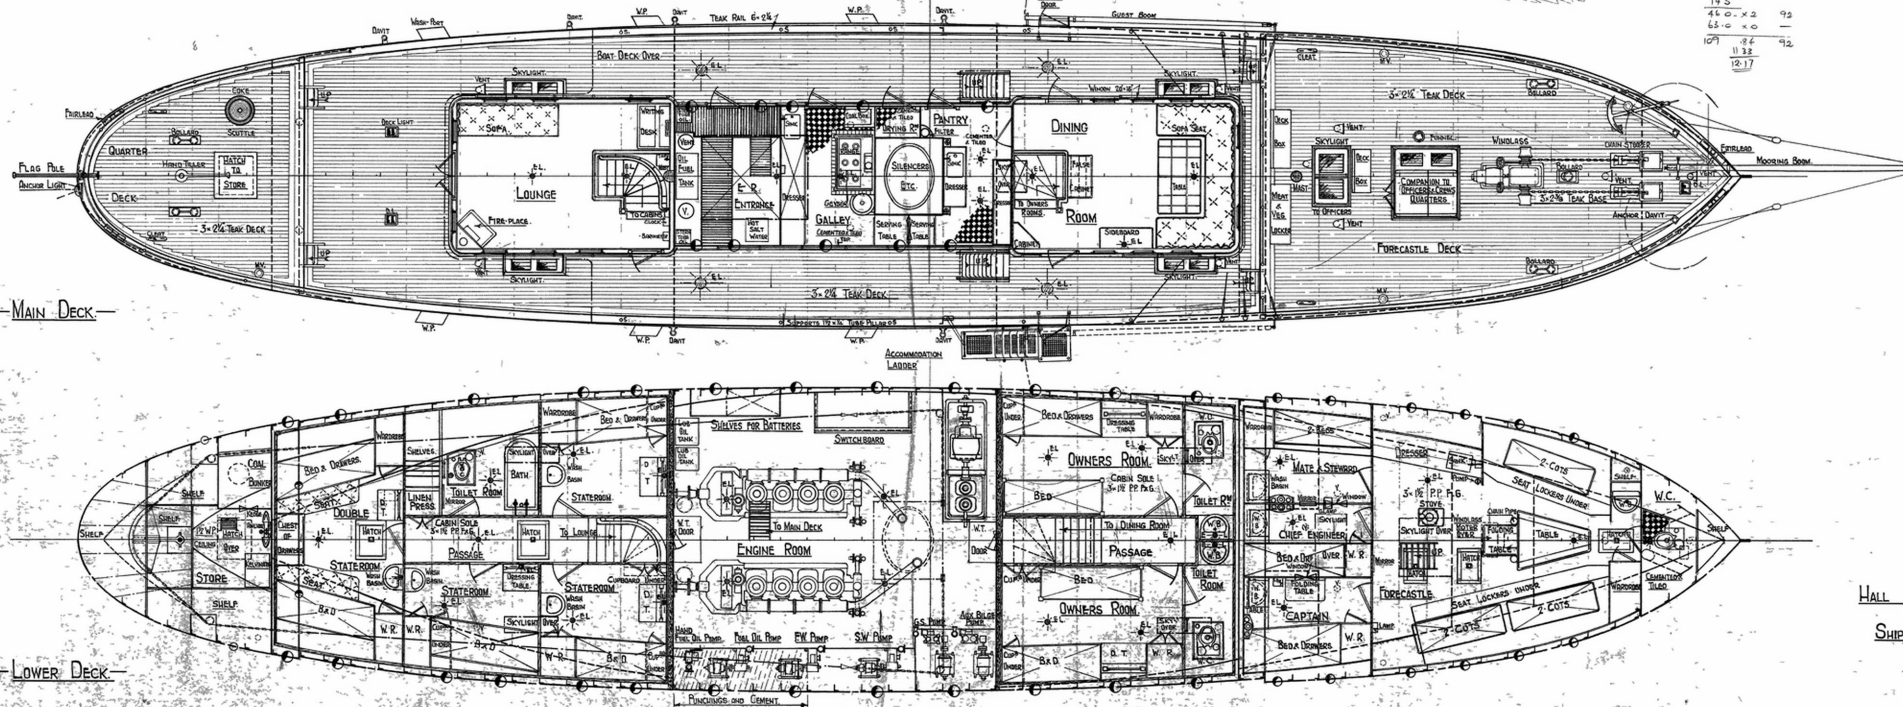

Boat Deck

Main Deck

Lower Deck

T.S.M.Y. "TARANSAY"

GENERAL ARRANGEMENT.

LENGTH OVERALL: 109'-0"

LENGTH ON LWL: 102'-0"

BREADTH MOULDED: 20'-0"

DEPTH MOULDED: 11'-4"

SCALE = 1/4 IN = 1 FOOT.

31.5	
14.5	
45.0 x 2	92
65.0 x 0	
107	86
	13.2
	12.17